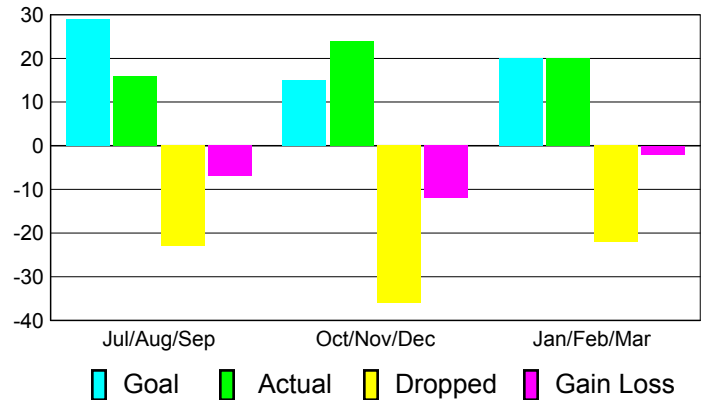

Membership Results 2010-2011

Goal, New, Dropped, Gain/Loss

Comparison of Membership Gain/Loss

Current Year Compared to the Previous Year