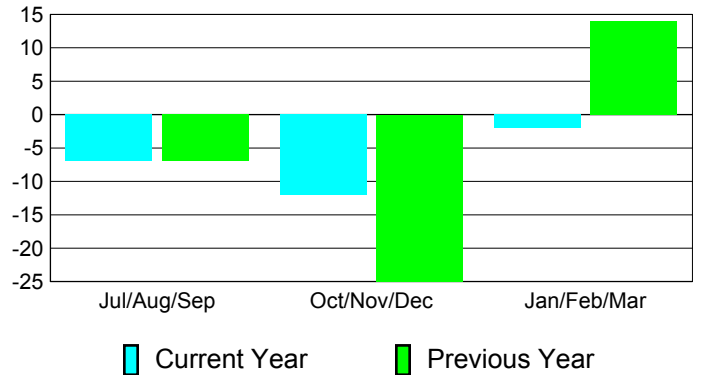

**Membership Results
2010-2011**

**Membership
2009-2010**

Month	Net Memb Goal	Actual New Memb	Actual Dropped Memb	Gain/Loss of Memb	Gain/Loss of Memb
Jul/Aug/Sep	29	16	-23	-7	-7
Oct/Nov/Dec	15	24	-36	-12	-25
Jan/Feb/Mar	20	20	-22	-2	14
Totals	64	60	-81	-21	-18

Membership Results 2010-2011

Goal, New, Dropped, Gain/Loss

Comparison of Membership Gain/Loss

Current Year Compared to the Previous Year

Gender Comparison 2010-2011

Jul/Aug/Sep

Oct/Nov/Dec

Jan/Feb/Mar